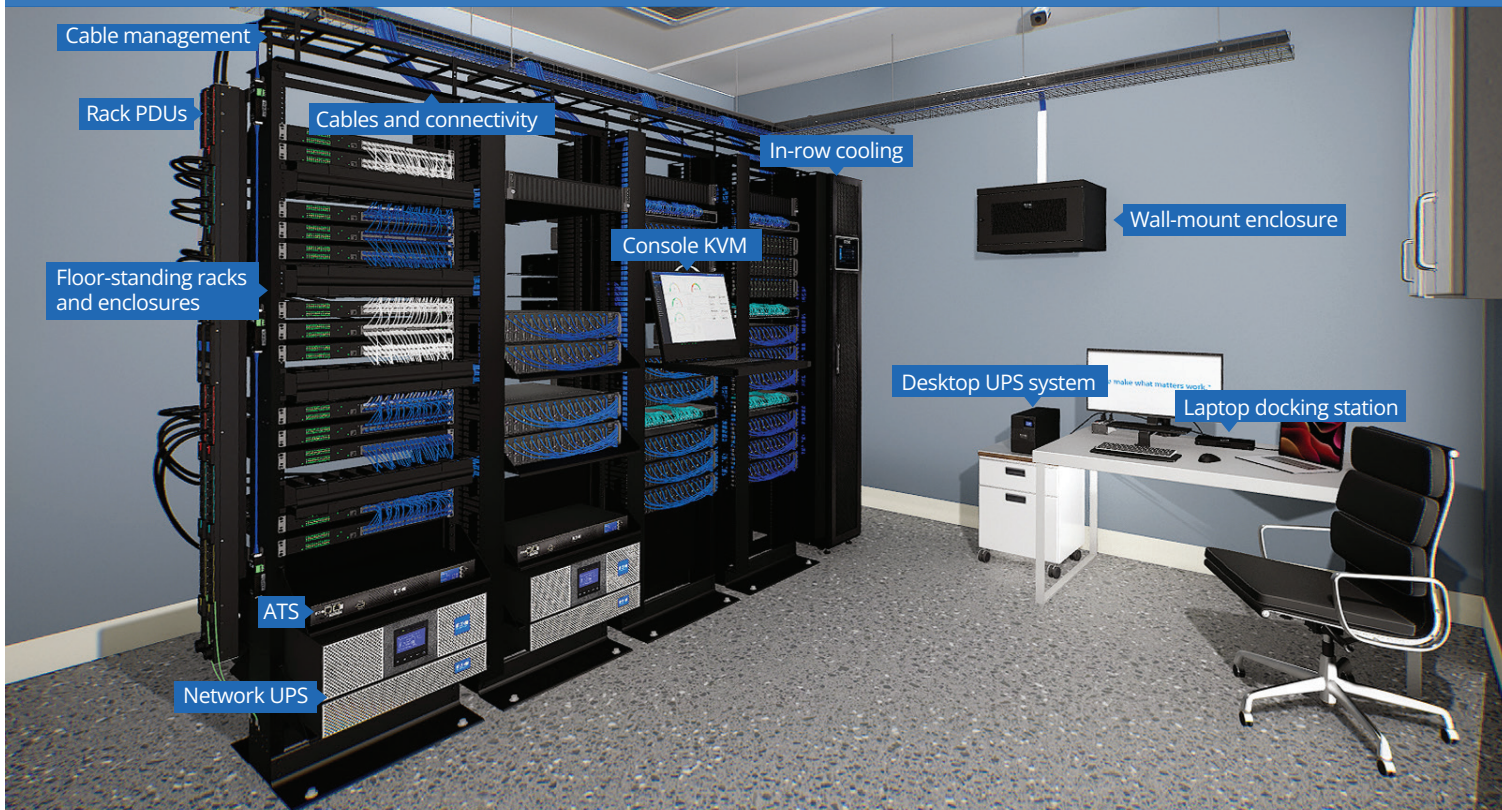

Power and connectivity solutions for healthcare

Facility room

Eaton offers a full line of products for every healthcare environment. See how Eaton solutions fit into facility rooms.

Power

Rack PDUs

Distribute power to rack-mount equipment. Eaton offers everything from basic PDUs to advanced models with outlet level control. Vertical (0U) and horizontal rack PDUs are available.

ATS

Provide power redundancy to equipment. If there is an issue with the primary power source, automatic transfer switch (ATS) rack PDUs automatically switch to the secondary power source.

Manage

Console KVM

Control multiple servers from a single console with a KVM switch, keyboard, touchpad and color LCD. The entire console folds like a laptop and slides into a 1U rack drawer, providing compact storage and easy access.

Add a variety of ports, including video, USB and Ethernet ports, to laptops using a single USB-C or USB-A connection.

*To promote a healthier environment for patients and staff, Safe-IT™ antimicrobial and antibacterial options are available for select models.