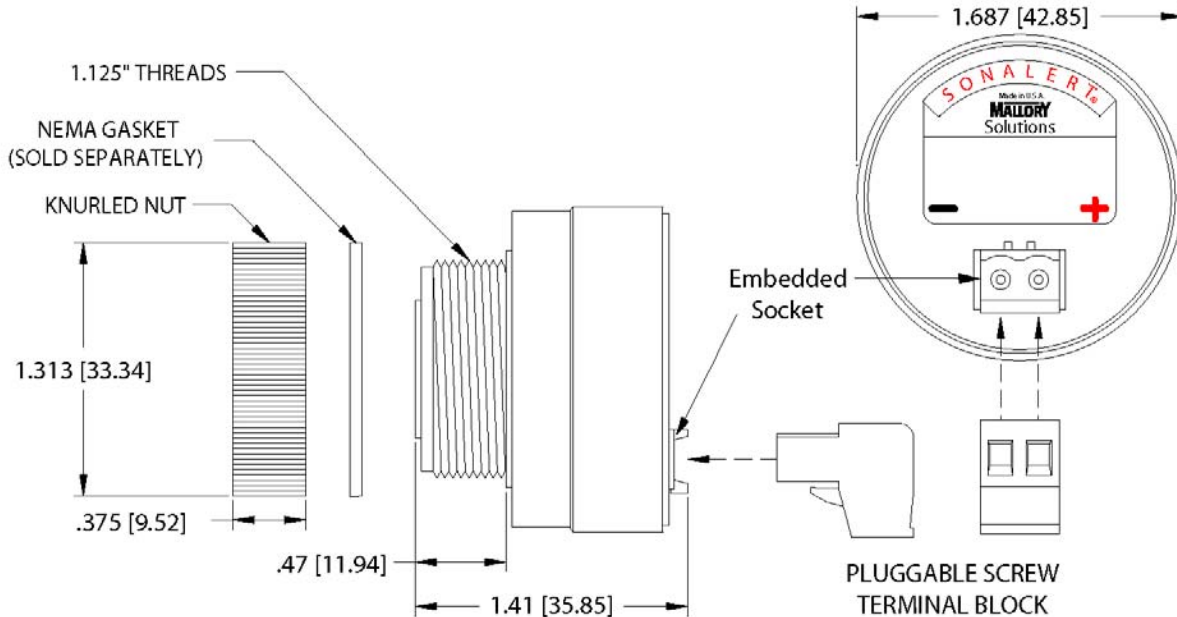

Product APPLICATION Guide

NEW Solutions Distinctive Timing Audible Alarms

KEY FEATURES:

- Three New Timing Options:
  - Delay 10 Sec's before Starting
  - Turn Off After 1 Minute
  - Increase Loudness after 15 Sec's
- Eliminates False Alarms and Operator Complaints
- cUL Approved; RoHS Compliant
- Other Timings Available Upon Request
- NEMA 3R/4X/12, CSA C22.2 No. 94, and IP-66 (Order with P/N ACC03)
- New Termination System:
  - Finger Proof Safe Handling
  - Prevents Shock & Shorting
  - Saves Assembly Time & Labor
- Also Available with Screw Terminals and Flat Blade Terminals